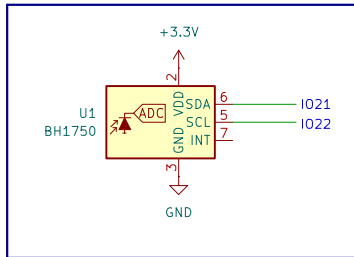

Power supply

Buck converter

Light sensor

RGB LED Strip