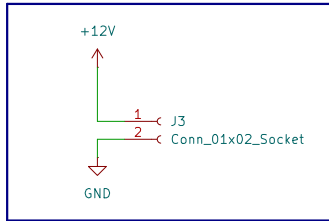

Power supply

Buck converter

Light sensor

RGB LED Strip