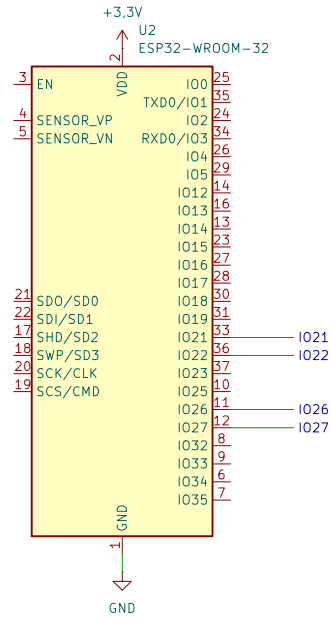

Power supply

Buck converter

Light sensor

RGB LED Strip