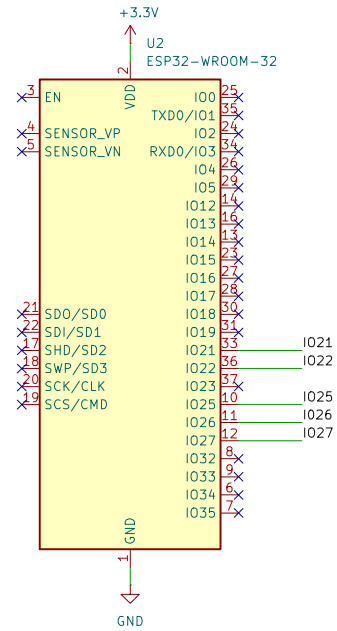

Power supply

Buck converter

Light sensor

RGB LED Strip