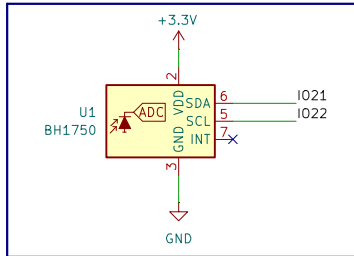

Power supply

Buck converter

Light sensor

RGB LED Strip