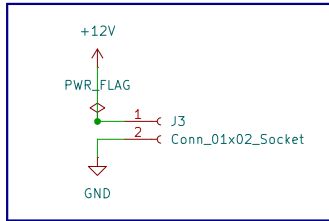

Power supply

Buck converter

Light sensor

RGB LED Strip